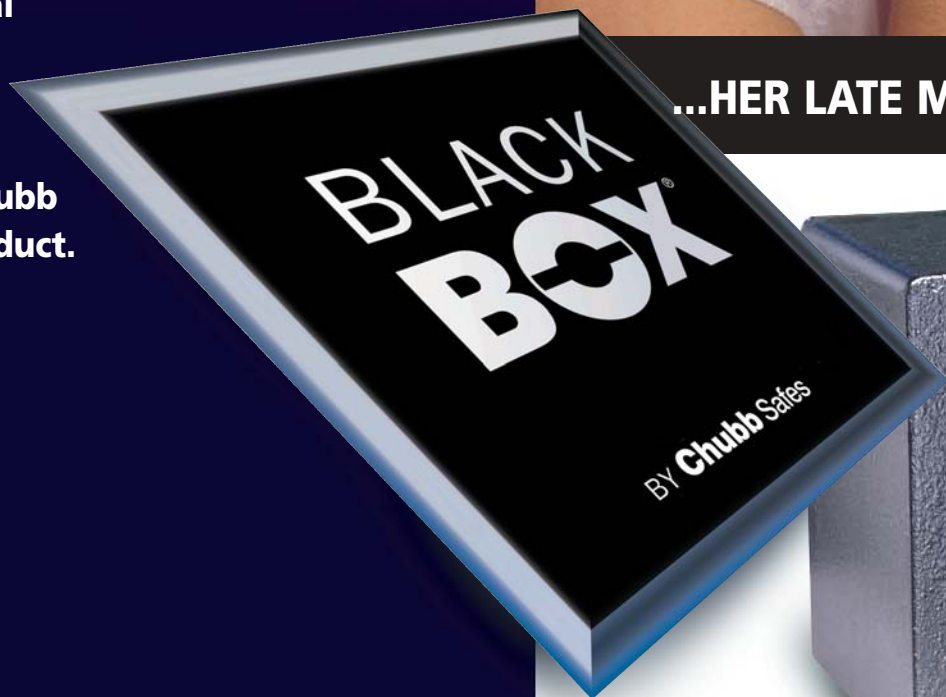

Chubb Safes,  
the leading  
brand name in  
safe equipment,  
have developed  
the stylish  
Black Box  
range of Safes.

Specifically  
designed for  
the domestic  
and small  
business  
markets, the  
Black Box range  
offers affordable  
theft & fire  
protection,  
without  
compromising the  
traditional  
quality &  
reliability  
inherent  
in any Chubb  
Safes product.

...HER LATE MOTHER'S WEDDING RING!

**Chubb**safes  
*Quality where it counts*

**SOME TREASURES ARE just too PRICELESS!**

Whether it's a valued sentimental gift or important documentation, installing a Black Box by Chubb Safes means you can rest assured knowing all treasures large or small are safe and secure against fire and theft.