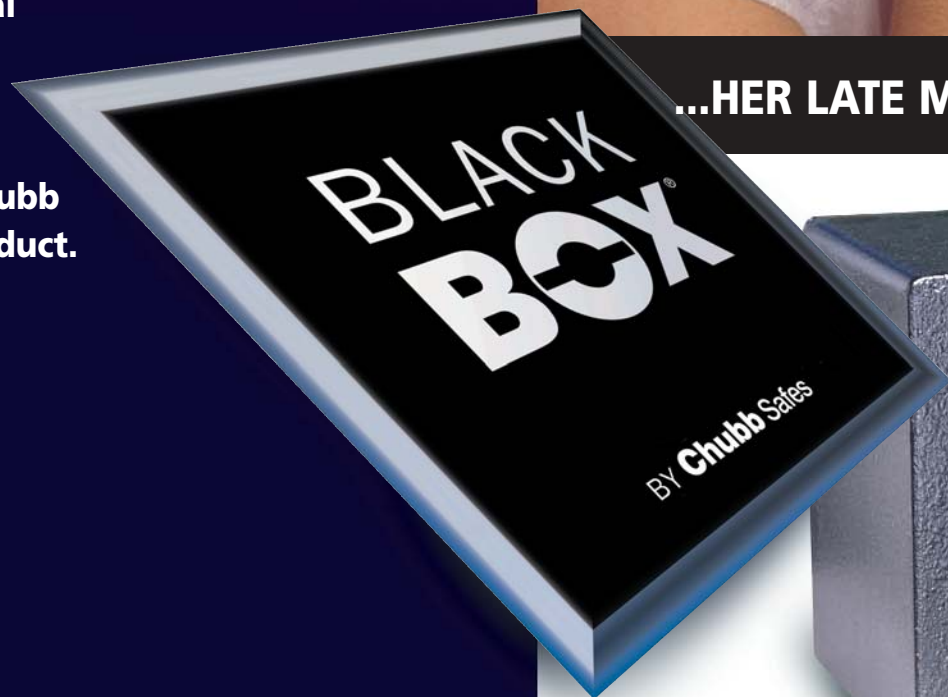

Chubb Safes, the leading brand name in safe equipment, have developed the stylish Black Box range of Safes.

Specifically designed for the domestic and small business markets, the Black Box range offers affordable theft & fire protection, without compromising the traditional quality & reliability inherent in any Chubb Safes product.

...HER LATE MOTHER'S WEDDING RING!

Chubbsafes
Quality where it counts

SOME TREASURES ARE just too PRICELESS!

Whether it's a valued sentimental gift or important documentation, installing a Black Box by Chubb Safes means you can rest assured knowing all treasures large or small are safe and secure against fire and theft.